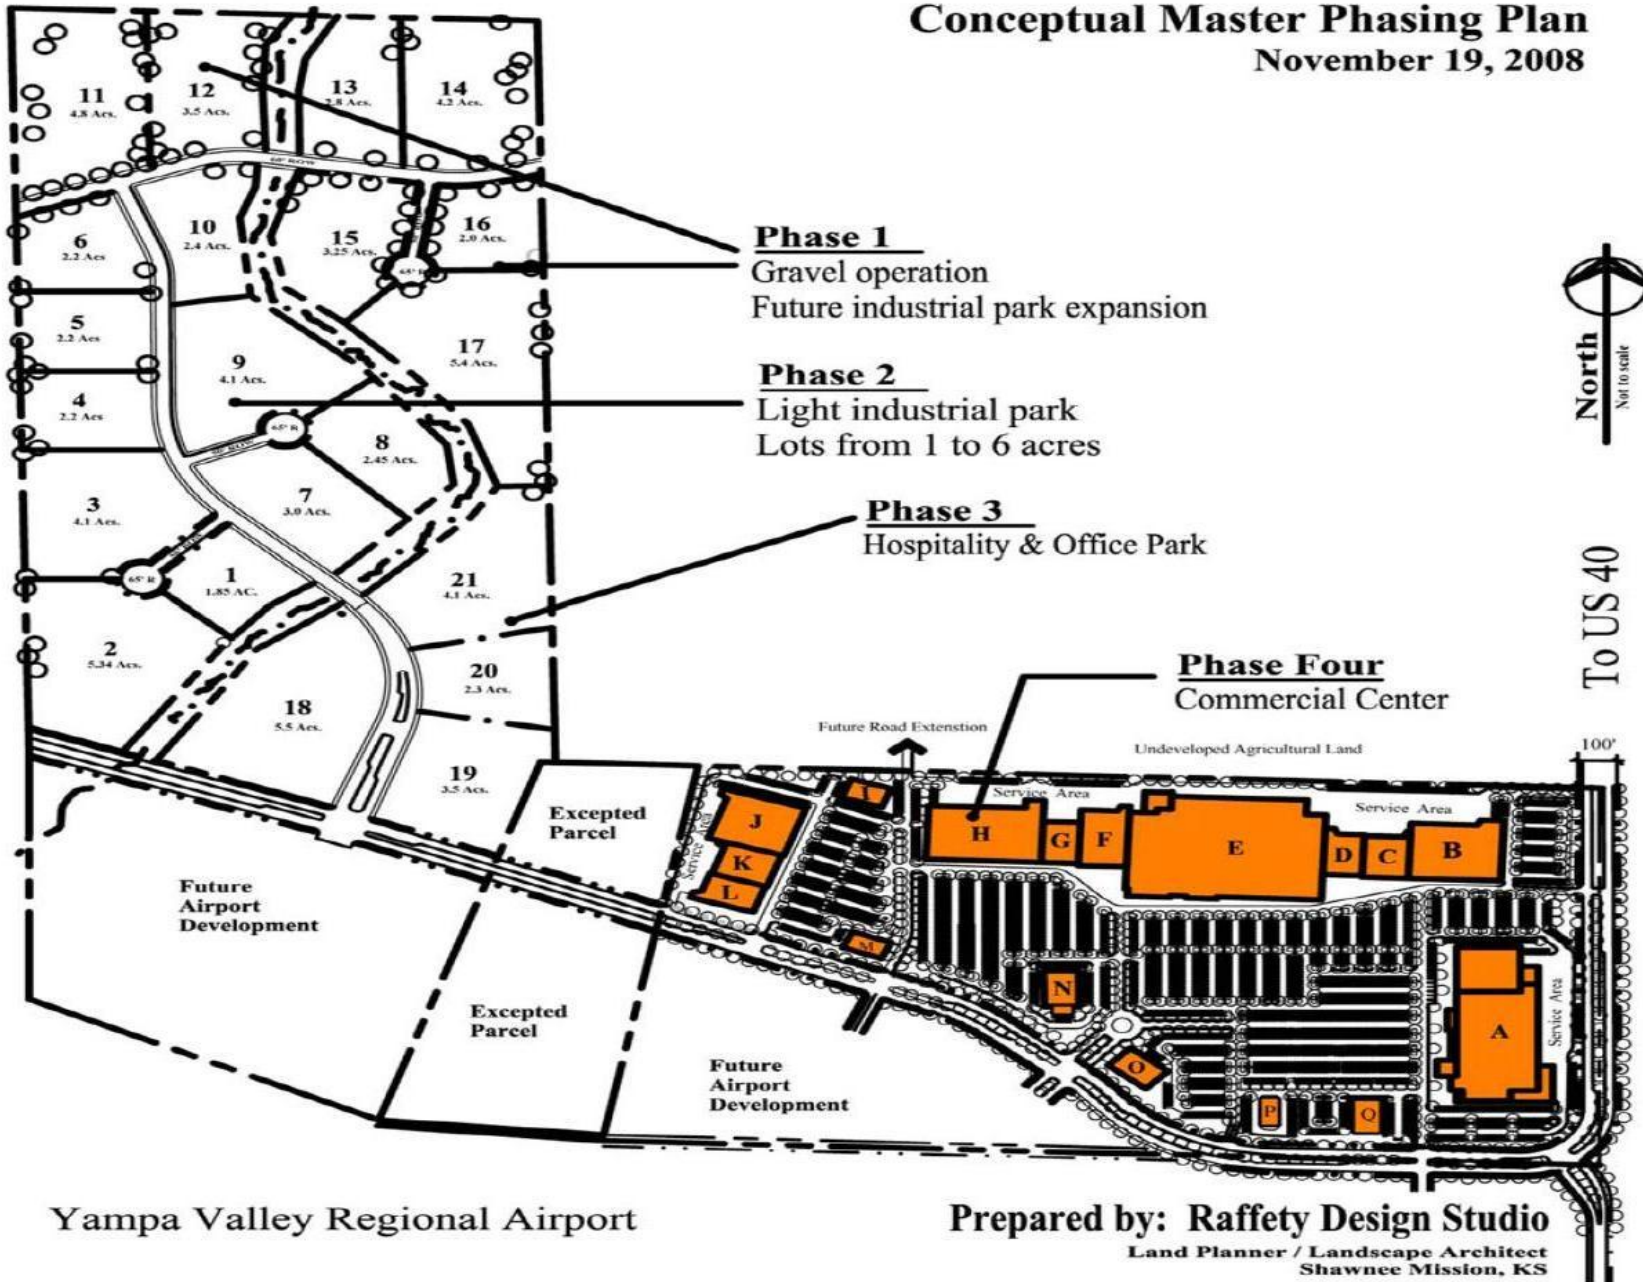

# Hayden Regional Commerce Park

## Conceptual Master Phasing Plan

November 19, 2008

Yampa Valley Regional Airport

Prepared by: Raffety Design Studio

Land Planner / Landscape Architect  
Shawnee Mission, KS